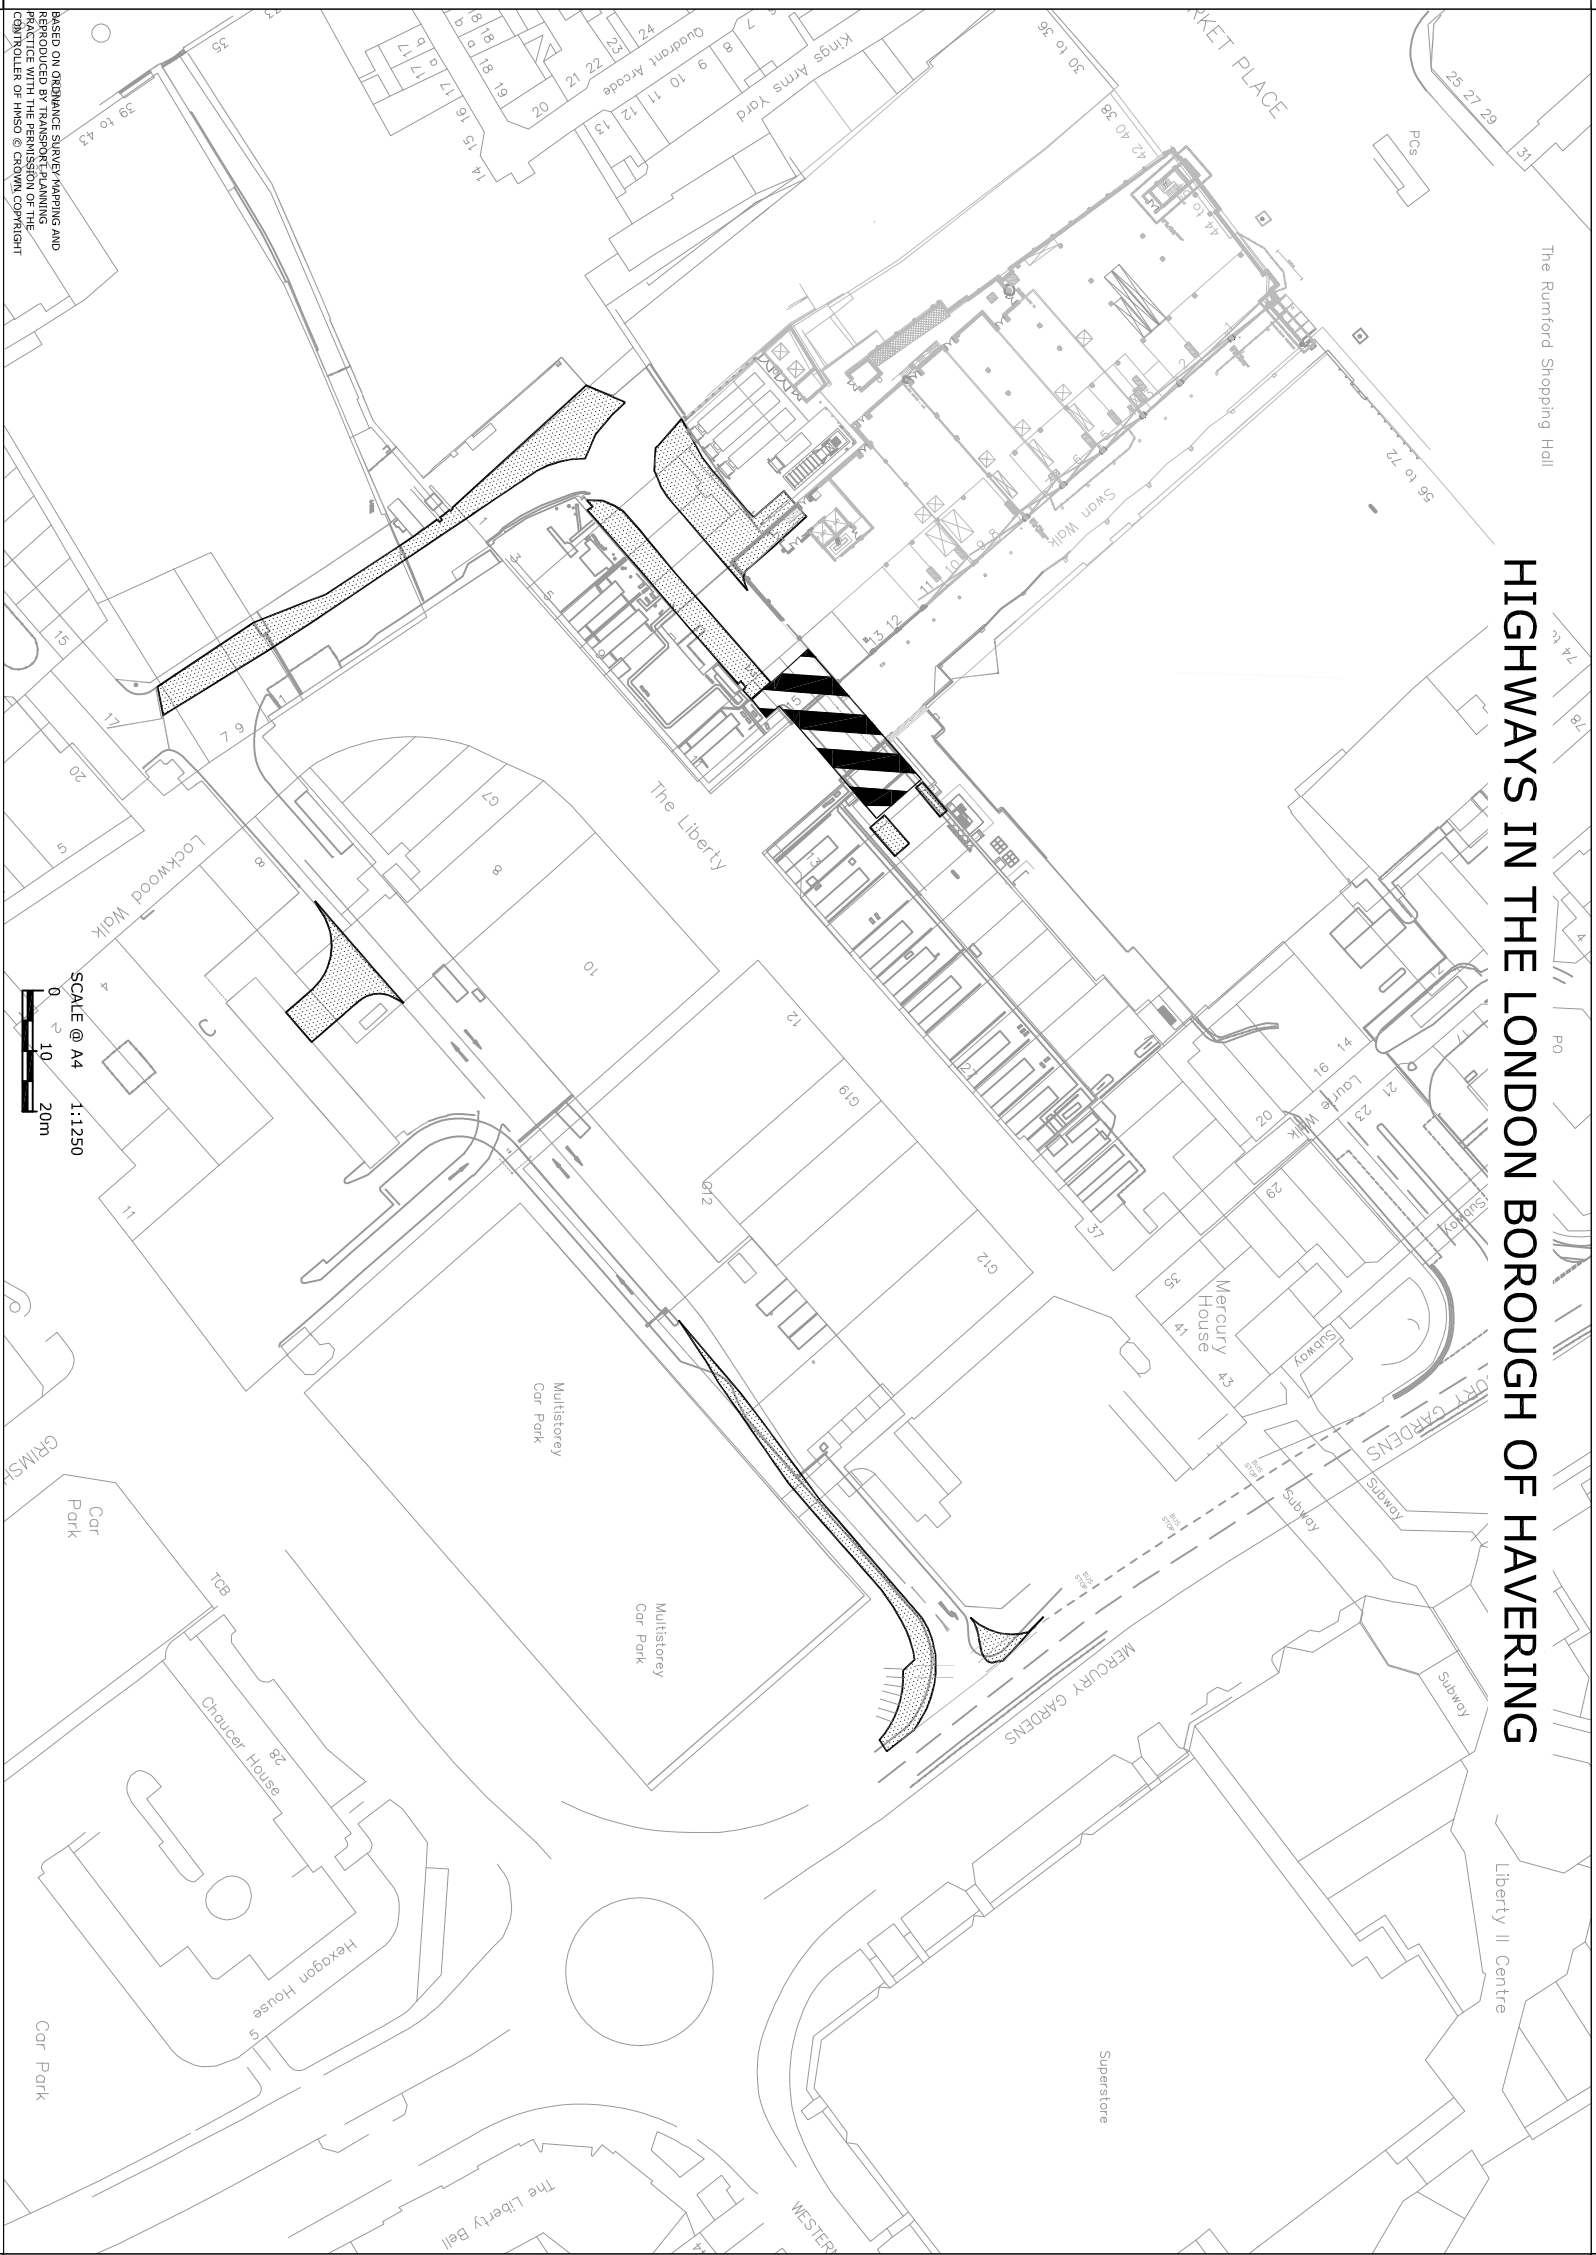

HIGHWAYS IN THE LONDON BOROUGH OF HAVERING

SCALE @ A4
0 10 20m
1:1250

KEY:

Highway to be stopped up

Highway to be provided

LIBERTY CENTRE, ROMFORD
Proposed stopping up of highway at the
Liberty Centre

TRANSPORT PLANNING PRACTICE

70 Cowcross Street
London, EC1M 6EL
t: 020 7608 0008
w: www.tppweb.co.uk

DATE	(REV A)	DRAWN BY	CHECKED
13/02/13		REV	-

DRAWING NUMBER
30433/005AC
REV
C

This drawing has been prepared for planning purposes and should not be used for construction.